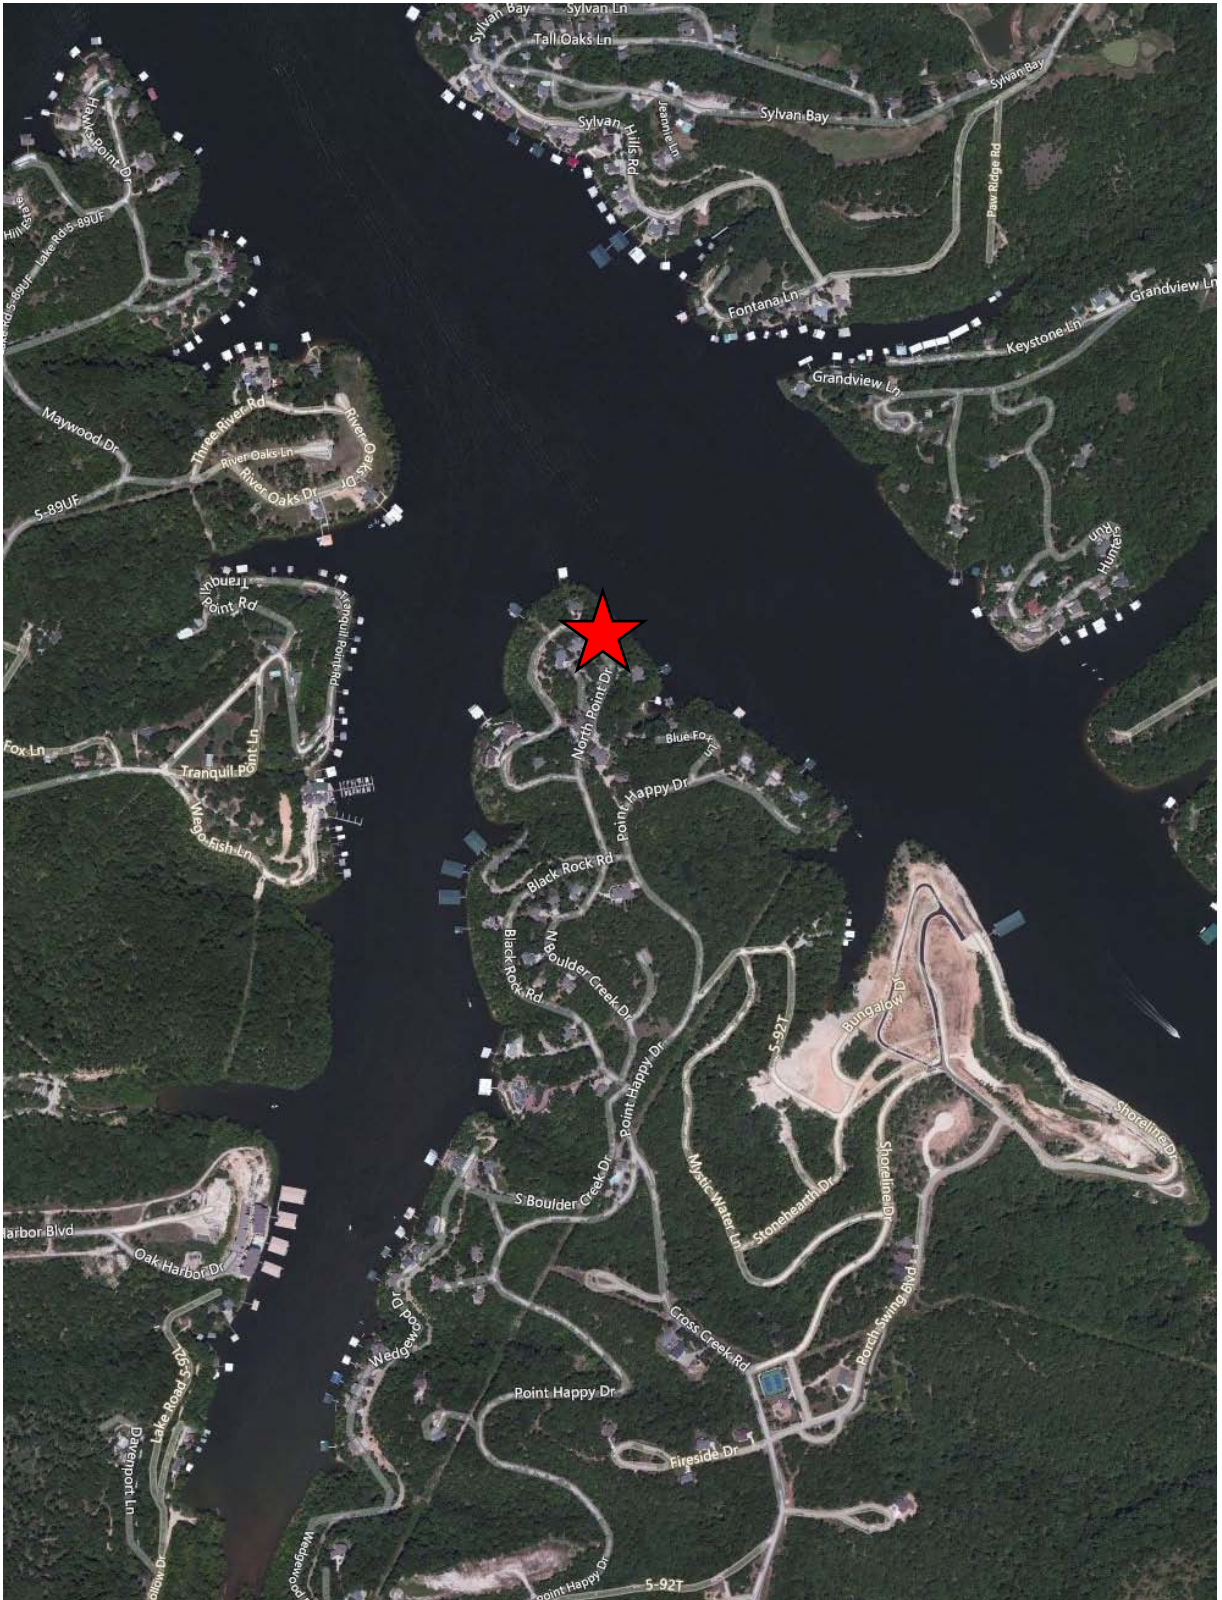

## Lot 104 North Point Drive:

Great lake front lot in the upscale, gated community of Cross Creek. This lot offers deep water, great lake views, paved streets, underground utilities, and a swimming pool & clubhouse. Water and sewer "hook up" fees are already paid. Close to shopping and restaurants, and minutes from Camdenton middle school and high school. This lot has 122 feet of water frontage. Purchase the available neighboring lot (Lot 103) for an astonishing 293 ft of water frontage. Build your dream home on one or both lots today!

# Satellite Map #1

Lot 104 North Point Drive – Camdenton, MO 65020

**Red Shape Represents Property Location**

# Satellite Map #2

Lot 104 North Point Drive – Camdenton, MO 65020

**Red Star Represents Property Location**