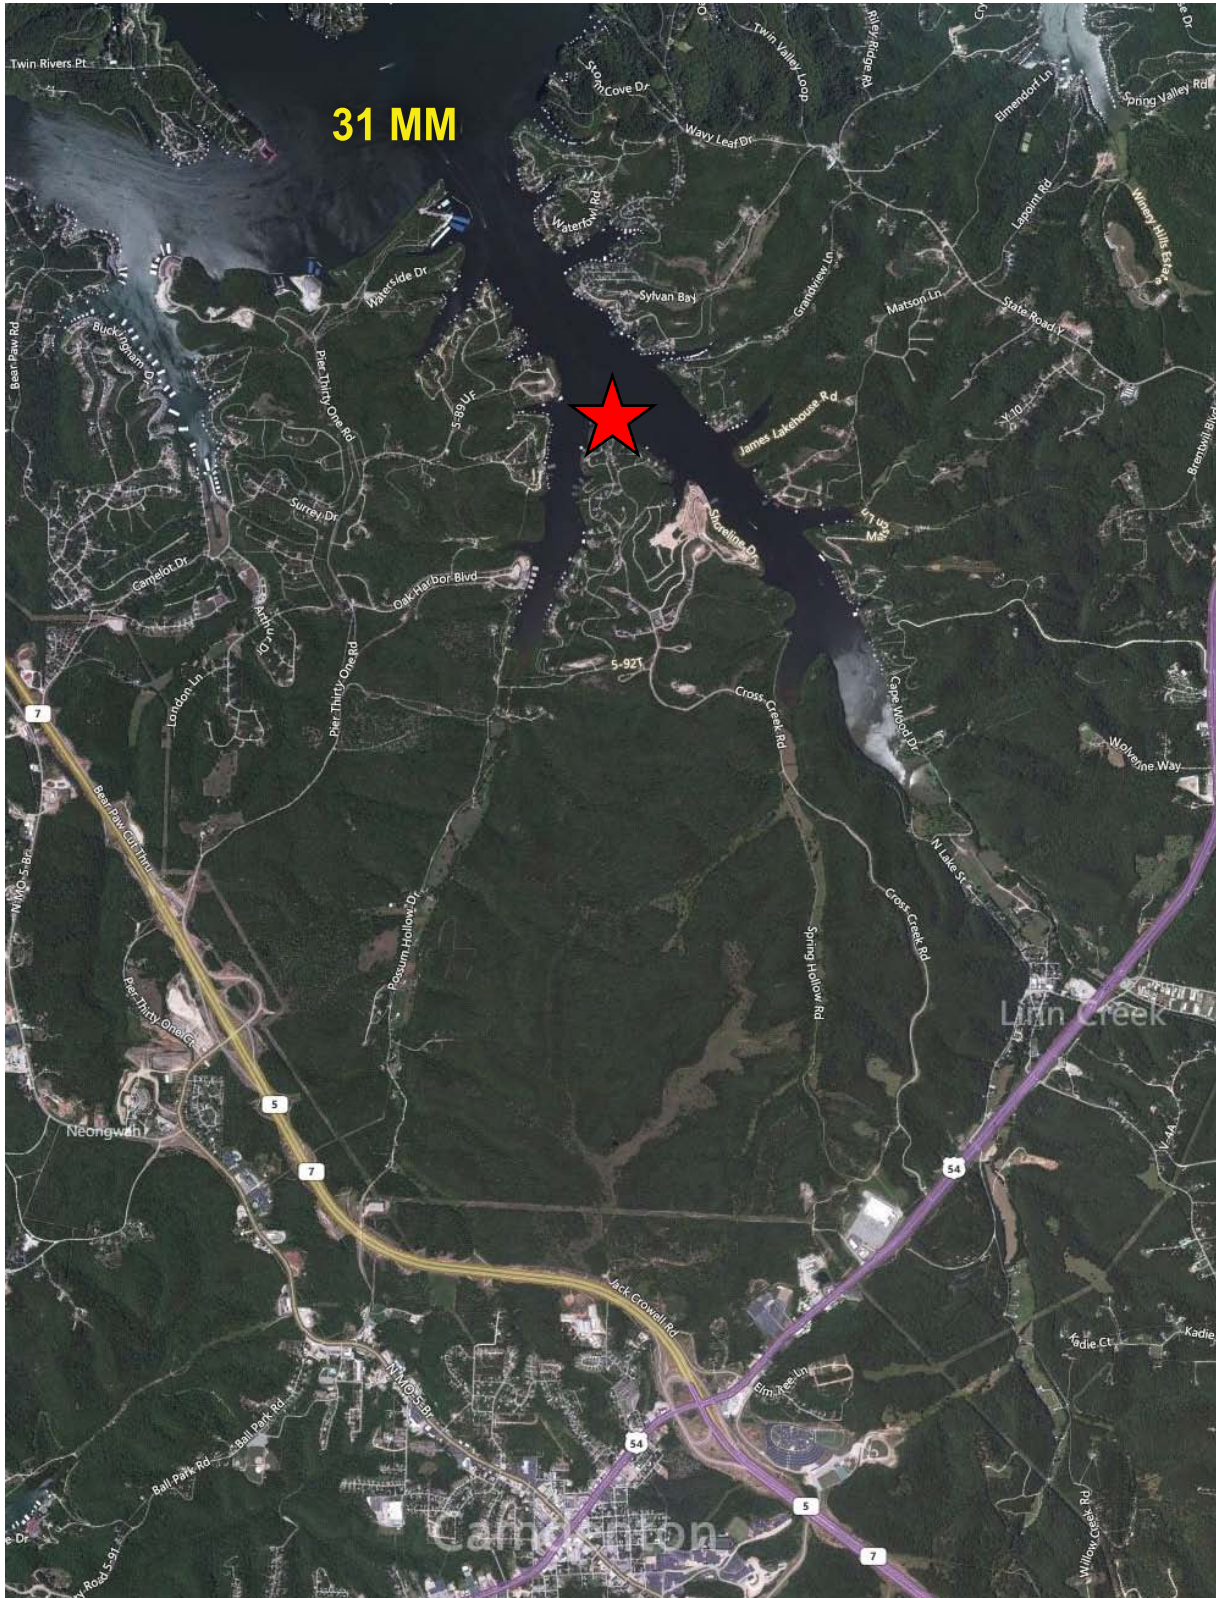

## Lot 104 North Point Drive:

Great lake front lot in the upscale, gated community of Cross Creek. This lot offers deep water, great lake views, paved streets, underground utilities, and a swimming pool & clubhouse. Water and sewer "hook up" fees are already paid. Close to shopping and restaurants, and minutes from Camdenton middle school and high school. This lot has 122 feet of water frontage. Purchase the available neighboring lot (Lot 103) for an astonishing 293 ft of water frontage. Build your dream home on one or both lots today!

# Satellite Map #1

Lot 104 North Point Drive – Camdenton, MO 65020

**Red Shape Represents Property Location**

# Satellite Map #2

Lot 104 North Point Drive – Camdenton, MO 65020

**Red Star Represents Property Location**

# Satellite Map #3

Lot 104 North Point Drive – Camdenton, MO 65020

**Red Star Represents Property Location**