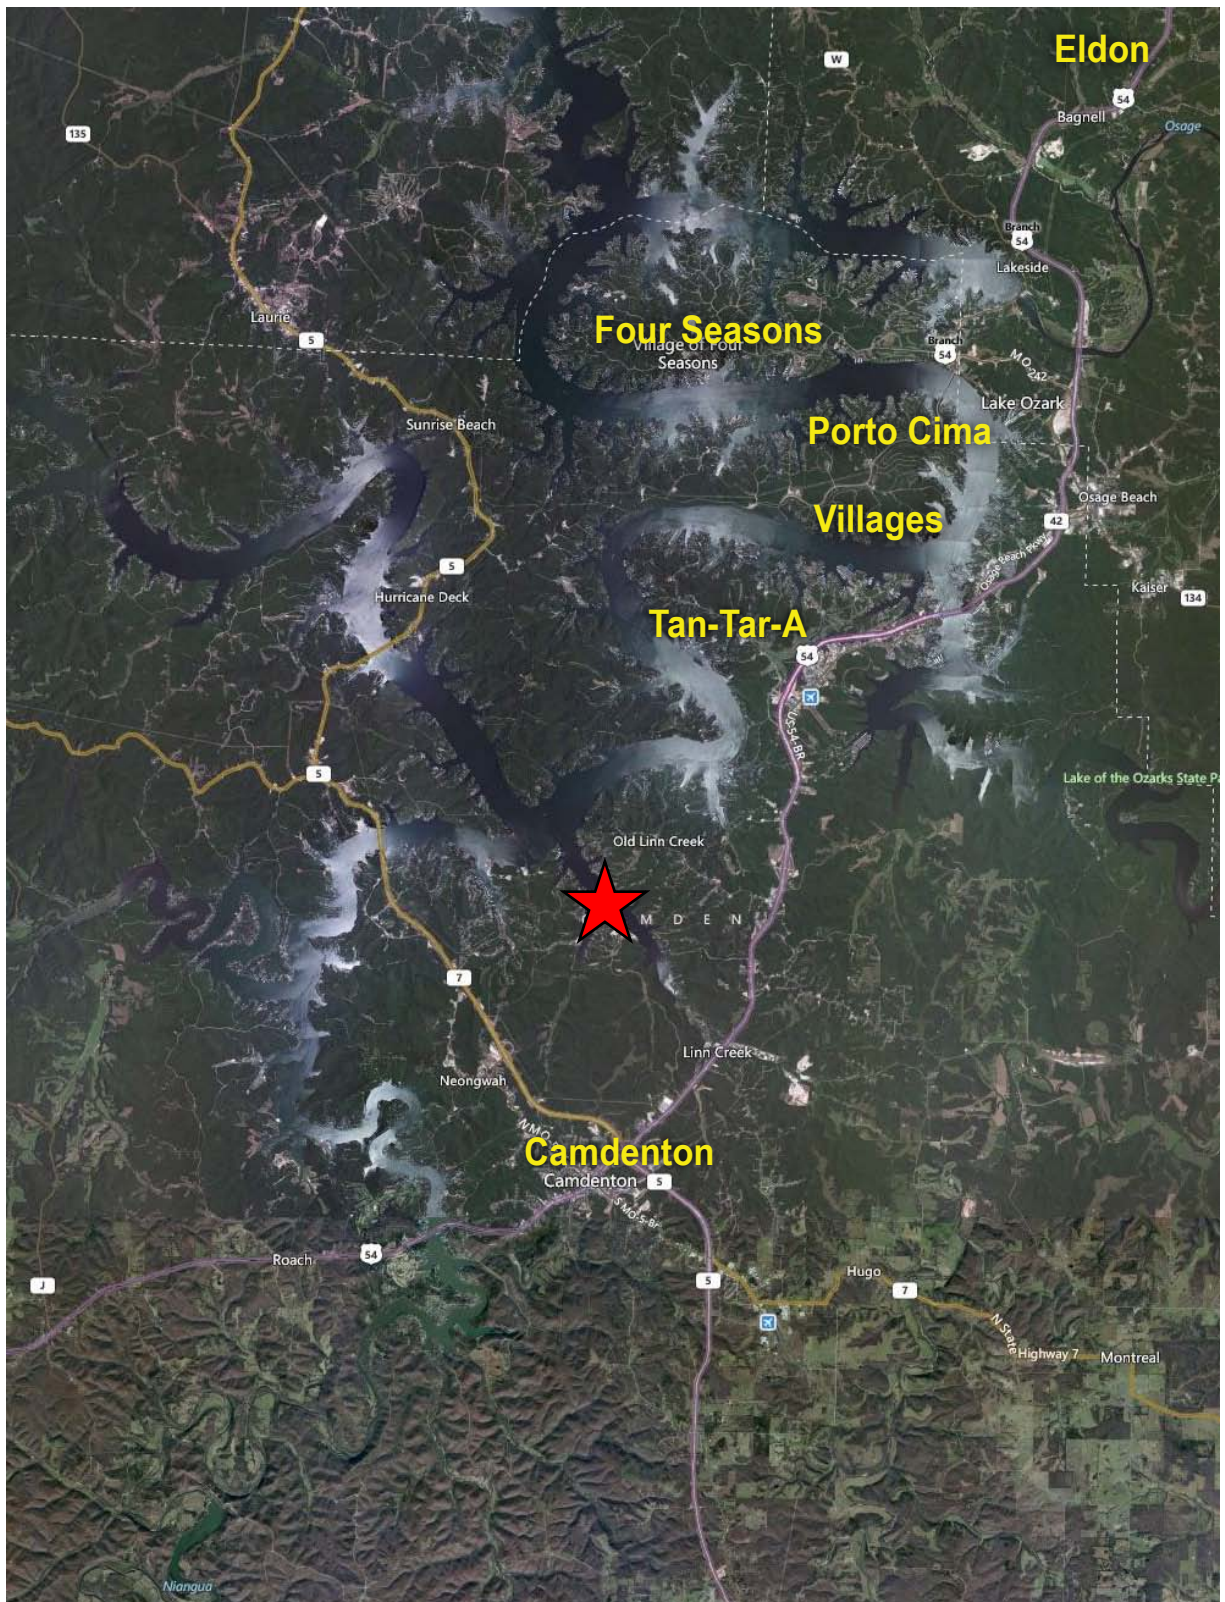

# Satellite Map #2

Lot 104 North Point Drive – Camdenton, MO 65020

**Red Star Represents Property Location**

# Satellite Map #3

Lot 104 North Point Drive – Camdenton, MO 65020

**Red Star Represents Property Location**

# Satellite Map #4

Lot 104 North Point Drive – Camdenton, MO 65020

**Red Star Represents Property Location**

158

15

S36-T39-R17

(105)

(104)