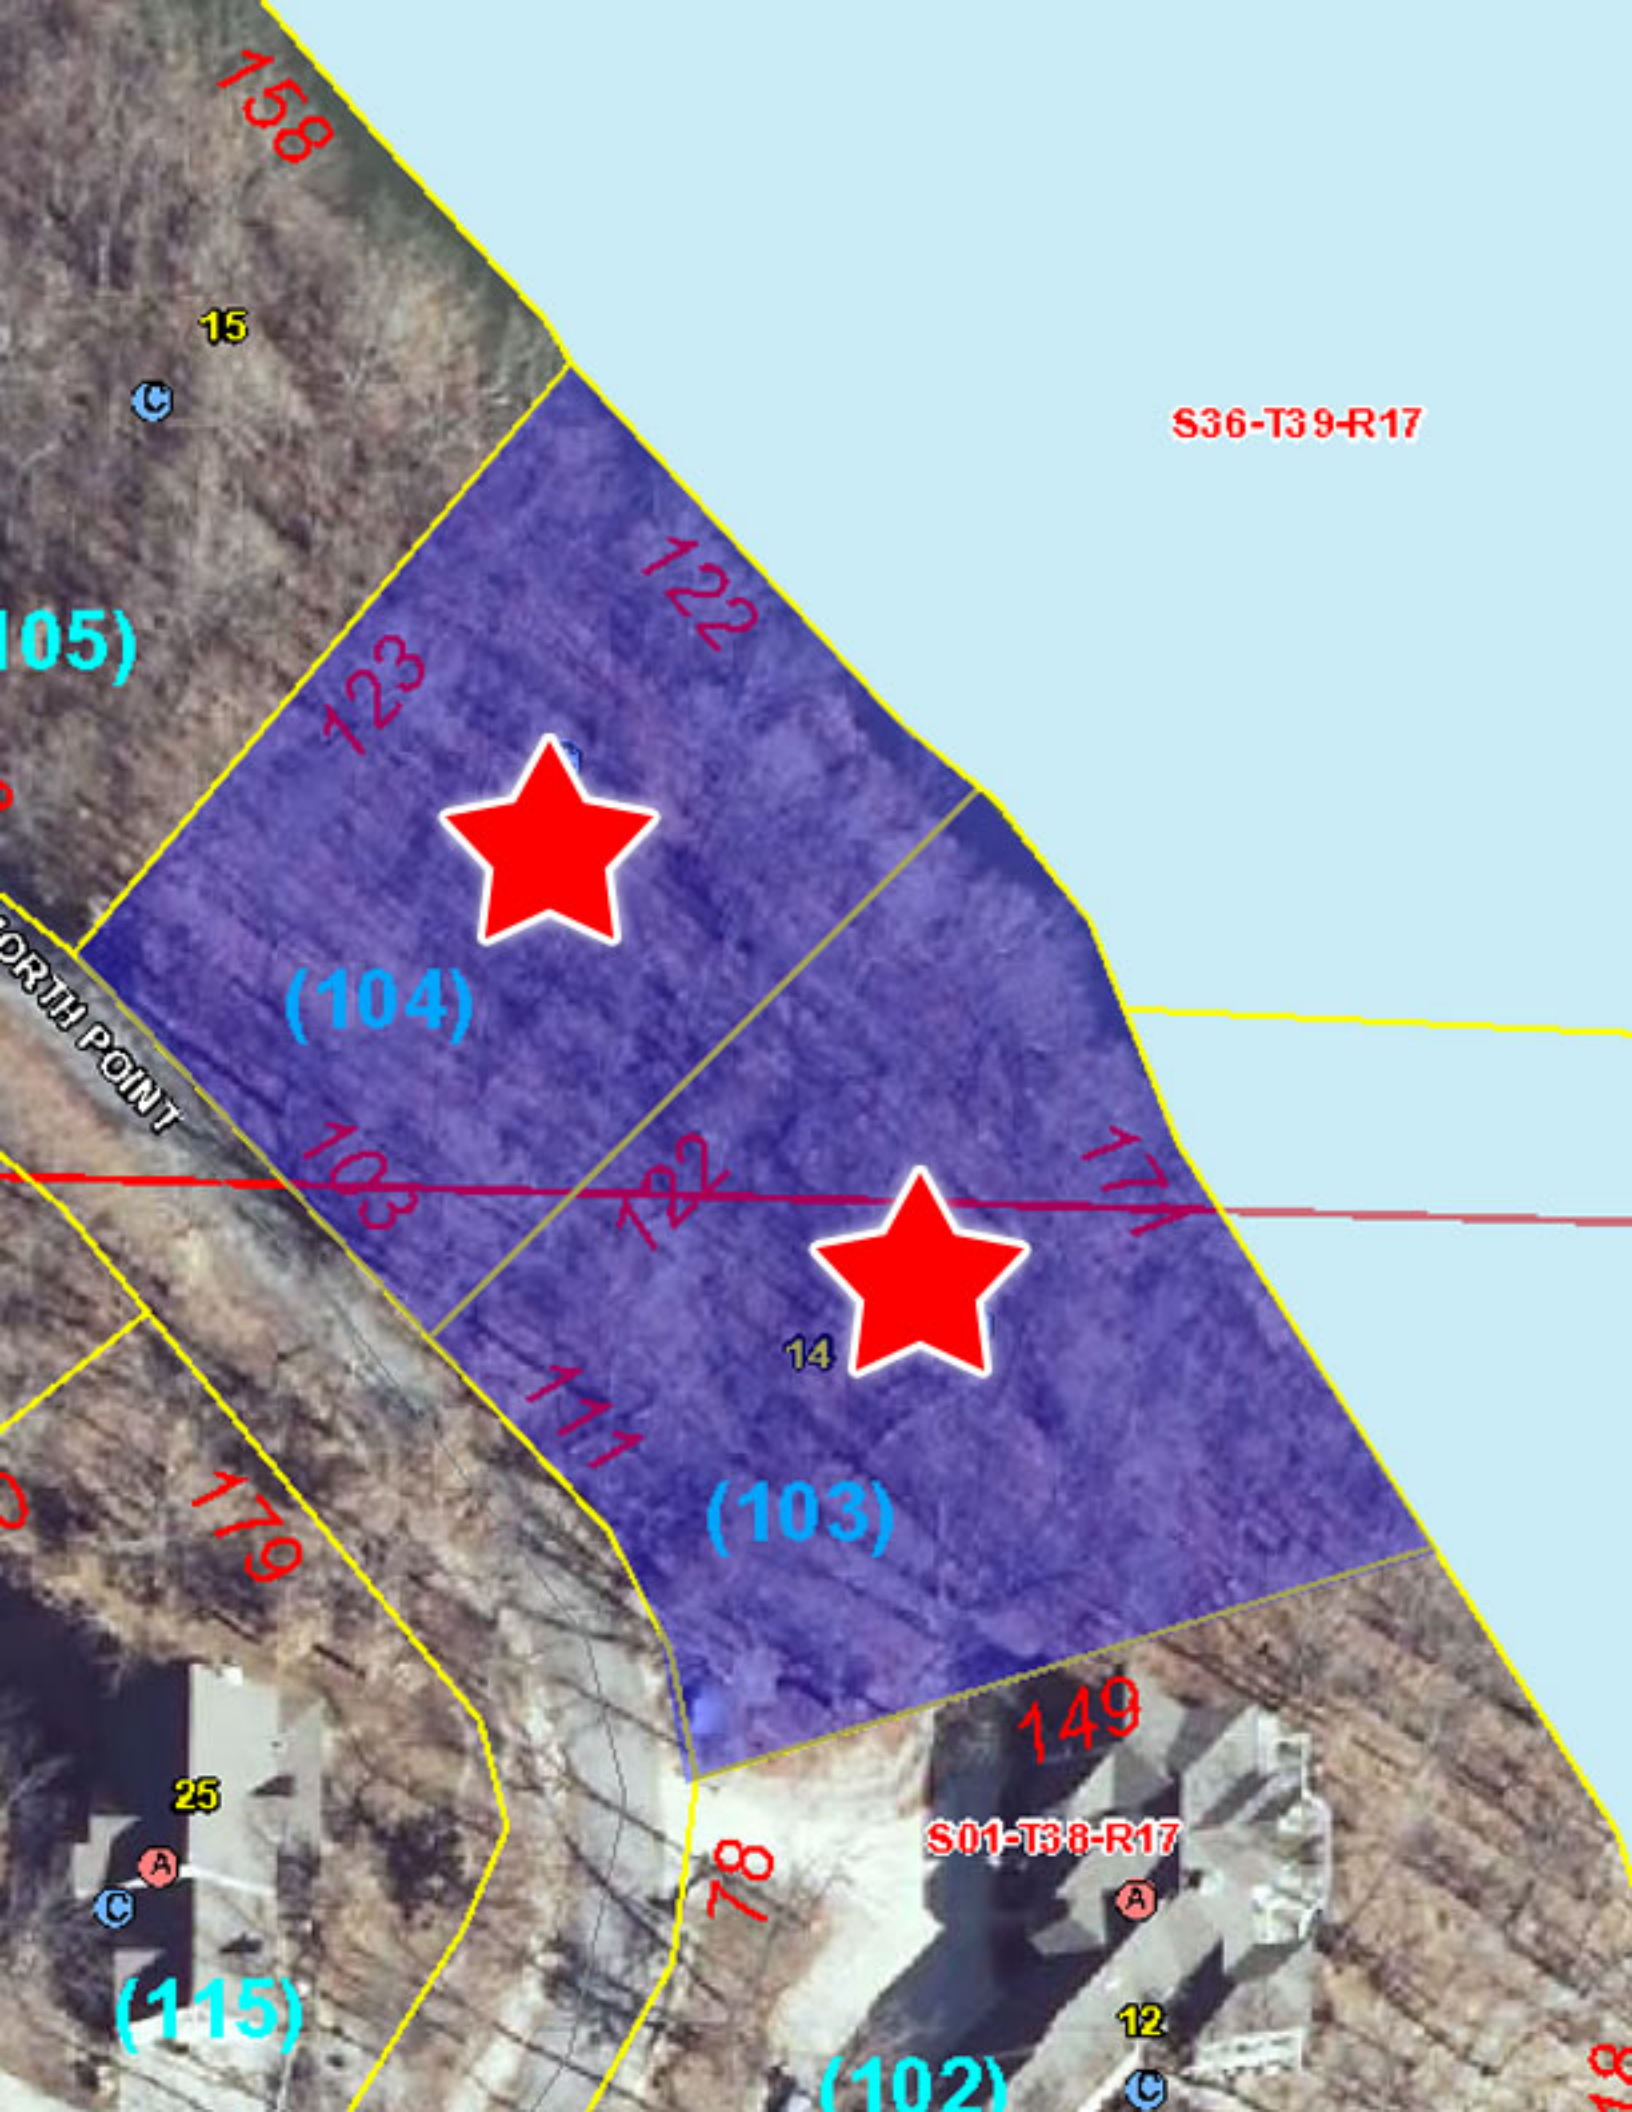

## Lot 104 North Point Drive:

Great lake front lot in the upscale, gated community of Cross Creek. This lot offers deep water, great lake views, paved streets, underground utilities, and a swimming pool & clubhouse. Water and sewer "hook up" fees are already paid. Close to shopping and restaurants, and minutes from Camdenton middle school and high school. This lot has 122 feet of water frontage. Purchase the available neighboring lot (Lot 103) for an astonishing 293 ft of water frontage. Build your dream home on one or both lots today!

# Satellite Map #3

Lot 104 North Point Drive – Camdenton, MO 65020

**Red Star Represents Property Location**

# Satellite Map #4

Lot 104 North Point Drive – Camdenton, MO 65020

**Red Star Represents Property Location**

158

15

S36-T39-R17

(105)

(104)

NORTH POINT

(103)

14

179

S01-T38-R17

(115)

(102)

12